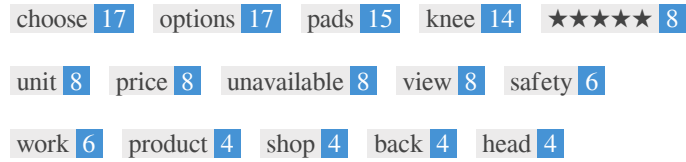

Keywords Cloud

This Keyword Cloud provides an insight into the frequency of keyword usage within the page.

It's important to carry out keyword research to get an understanding of the keywords that your audience is using. There are a number of keyword research tools available online to help you choose which keywords to target.

Keyword Consistency

Keywords	Freq	Title	Desc	<H>
choose	17	✗	✗	✓
options	17	✗	✗	✓
pads	15	✗	✗	✓
knee	14	✗	✗	✓
★★★★★	8	✗	✗	✗
unit	8	✗	✗	✗
price	8	✗	✗	✗
unavailable	8	✗	✗	✗
view	8	✗	✗	✗
safety	6	✓	✓	✓
work	6	✓	✗	✓
product	4	✗	✗	✗
shop	4	✗	✗	✓
back	4	✗	✗	✗
head	4	✗	✗	✗

This table highlights the importance of being consistent with your use of keywords.

To improve the chance of ranking well in search results for a specific keyword, make sure you include it in some or all of the following: page URL, page content, title tag, meta description, header tags, image alt attributes, internal link anchor text and backlink anchor text.