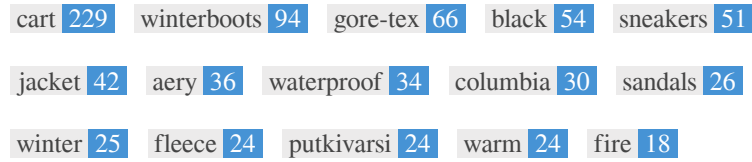

Keywords Cloud

This Keyword Cloud provides an insight into the frequency of keyword usage within the page.

It's important to carry out keyword research to get an understanding of the keywords that your audience is using. There are a number of keyword research tools available online to help you choose which keywords to target.

Keyword Consistency

Keywords	Freq	Title	Desc	<H>
cart	229	✗	✗	✗
winterboots	94	✗	✗	✓
gore-tex	66	✗	✗	✓
black	54	✗	✗	✓
sneakers	51	✗	✗	✓
jacket	42	✗	✗	✓
aery	36	✗	✗	✓
waterproof	34	✗	✗	✓
columbia	30	✗	✓	✓
sandals	26	✗	✗	✓
winter	25	✗	✗	✓
fleece	24	✗	✗	✓
putkivarsi	24	✗	✗	✓
warm	24	✗	✗	✓
fire	18	✗	✗	✓

This table highlights the importance of being consistent with your use of keywords.

To improve the chance of ranking well in search results for a specific keyword, make sure you include it in some or all of the following: page URL, page content, title tag, meta description, header tags, image alt attributes, internal link anchor text and backlink anchor text.